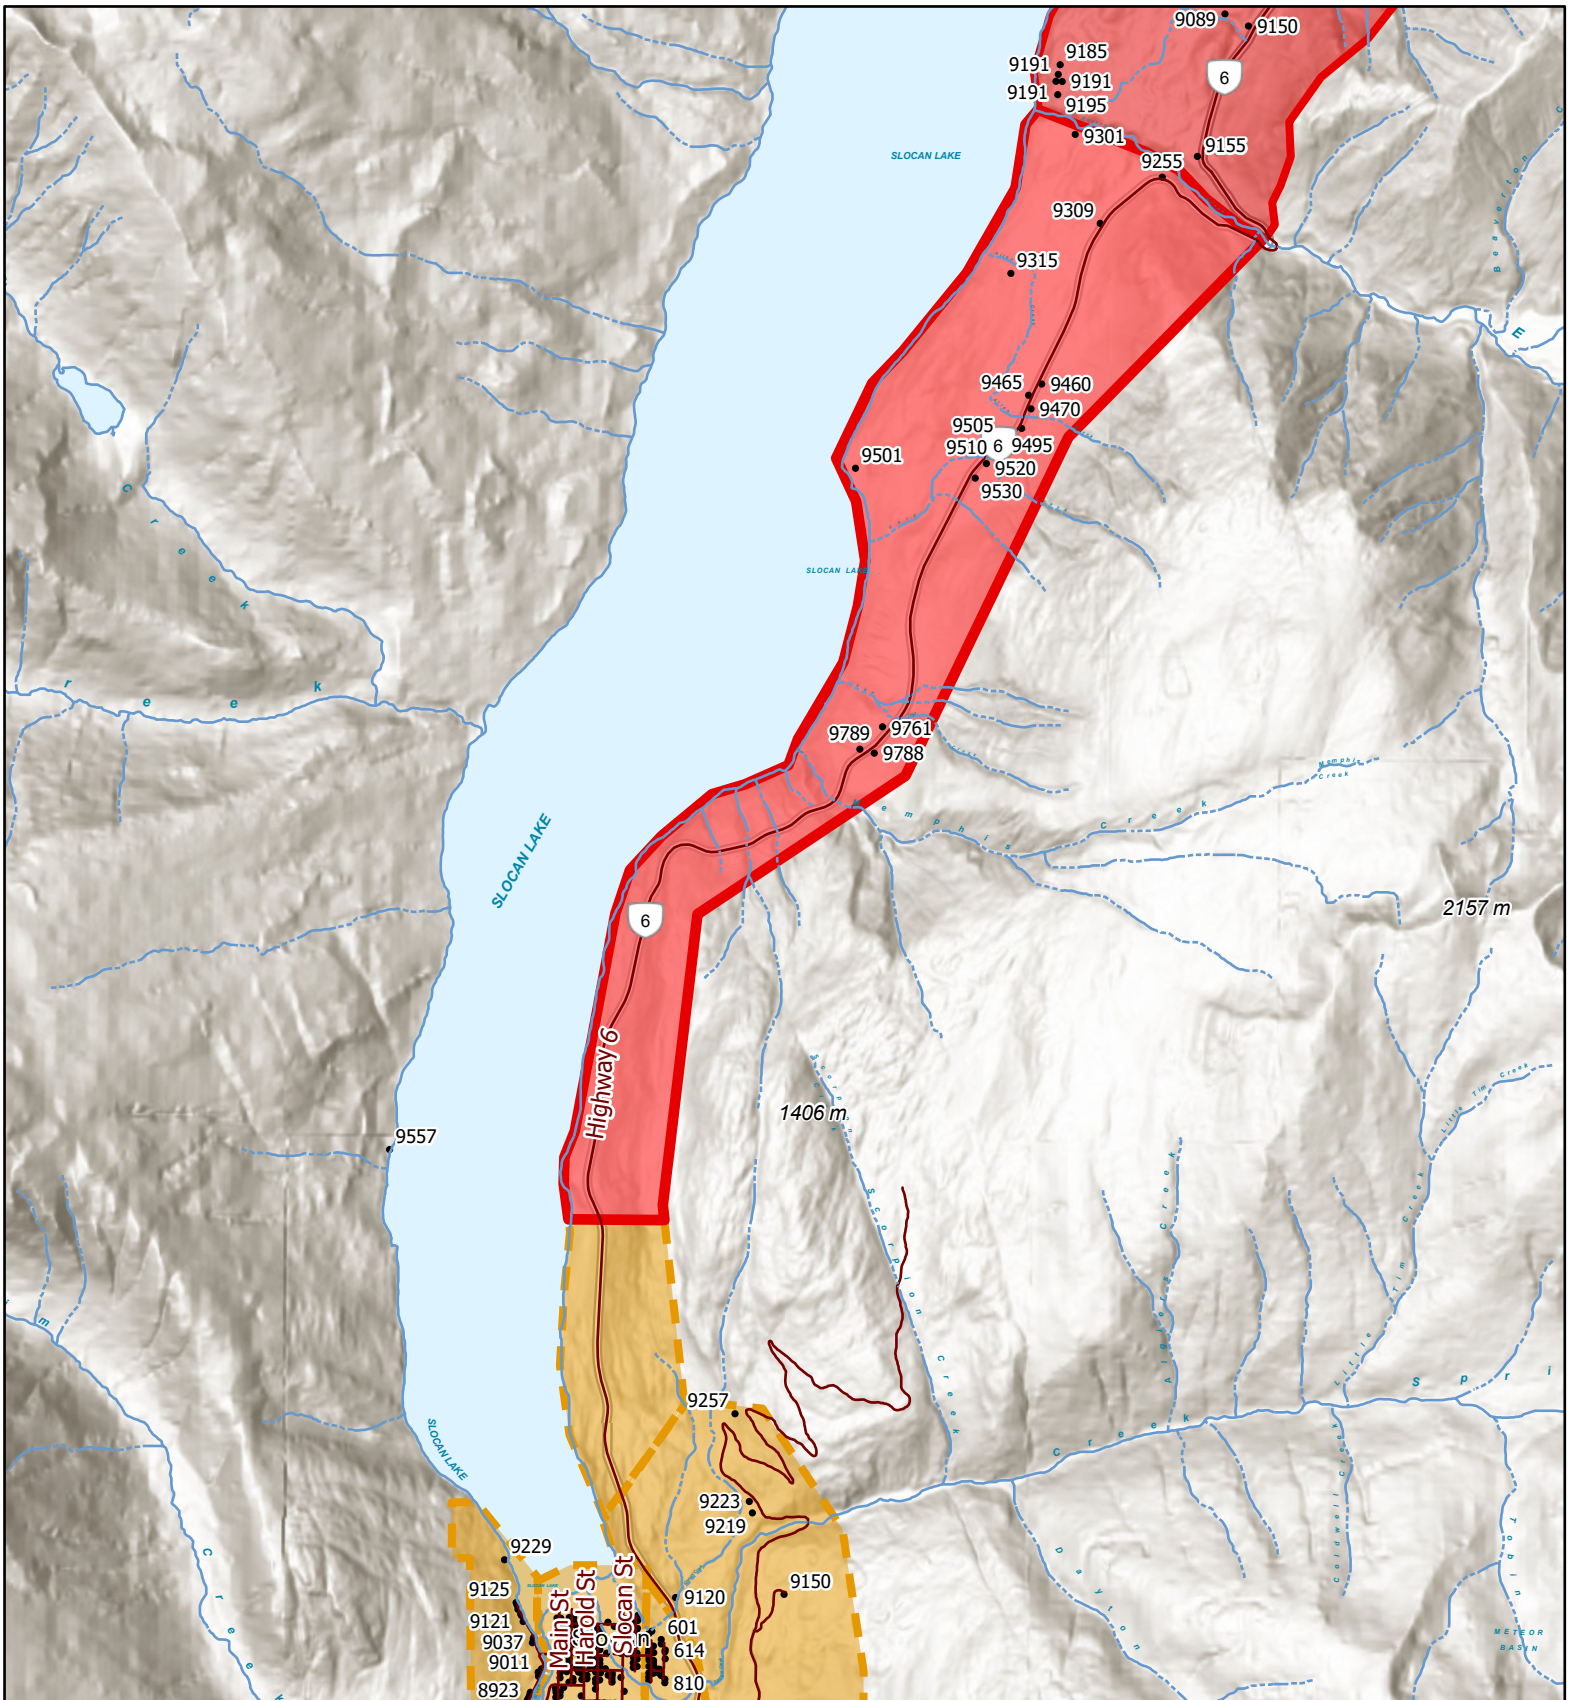

**REGIONAL DISTRICT OF
CENTRAL KOOTENAY
EMERGENCY
OPERATIONS CENTRE**

EOC Phone: 250-352-7701 or 1-866-522-7701

Current Emergency Information:

rdck.ca/EOCinfo

Register to receive emergency notifications:

rdck.ca/notifications

To report a flood, landslide, spill or other hazards:

1-800-663-3456

Ponderosa / Aylwin Creek Wildfire Evacuation Order

- Evacuation Order
- Evacuation Alert
- Draft
- Streets
- Addresses

Map Scale: 1:55,000

N

The mapping information shown are approximate representations and should only be used for reference purposes. The Regional District of Central Kootenay is not responsible for any errors or omissions on this map.